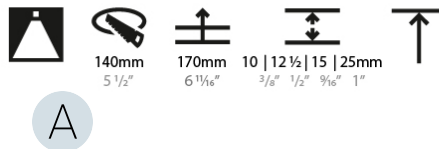

GENERAL

Series: Bioniq
 Subseries: Bioniq Round Deep
 Brand: Prolicht
 Division: Architectural
 Mounting Type: Trimless
 Mounting Location: Ceiling
 Subcategory: Downlight

PHYSICAL

Shape: Round
 Diameter (mm): 136
 Diameter (in): 5 3/8
 Height (mm): 151
 Height (in): 5 15/16
 Ceiling Thickness (mm): 10 / 12.5 / 15 / 25
 Ceiling Thickness (in): 3/8 or 1/2 or 9/16 or 1
 Min. Recessing Depth (mm): 170
 Min. Recessing Depth (in): 6 11/16
 Light Distribution: Downlight
 Weight (kg): 1.078
 Weight (lbs): 2.37
 Fixture Finish: SSR / BKV / CWI / CRY / HAB / LAG / UFT / ITA / RUA / RUR / MIC / FTG / MYG / TWT / LOD / PUS / FRO / FUP / KIA / POP / BLS / SPG / MEY / GOH / GUM / CHC / COM / ABZ / JAG / OBR / MOS / ROR
 Fixture Material: Aluminum Die Cast
 Cut-out Measurements: Ø 140mm / 5 1/2"
 Upon Request: Unique Ceiling Thickness

LED

Number of LEDs: 1
 Color Temperature (°K): 2700 / 3000 / 3500 / 4000
 Max. Delivered Lumen (lm): 2156 / 2244 / 2377 / 2425
 Nominal Lumen (lm): 2909 / 3028 / 3208 / 2373
 CRI: >90 CRI
 Lamp Life (hrs): 50000
 Upon Request: RGB-W Tunable White Special Color Temperature Special LED

OPTICAL

Reflector°: 18 / 34
 Optic°: Lens Pack - No Lens / Linear Spread Lens / Honeycomb / Spread Lens
 Adjustability: Fixed
 Upon Request: Special Beam Angles

RATINGS AND CERTIFICATIONS

382, F 416-247-9319, www.zaneen.com
 Certified and tested for North American standards at the end of the existing Model #. For assistance on 'custom' specifications, contact zteam@zaneen.com.
 In a constant effort to supply the best product, we reserve the right to change specifications or materials without notice. The most recent specification sheets are found at zaneen.com
 IP rating: IP20