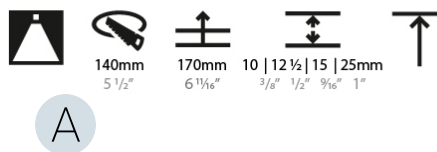

ELECTRICAL

Lamp Type: LED (Zhaga Standard)
Input Wattage (W): 13.2 / 16.5
Total Output Wattage (W): 12.1 / 14.7
Dimming: Tri-Mode (Non-Dimming and Phase Dimming (120Vac only) and 0-10V Dimming)
Driver Included: No
Driver Location: Recessed Housing
Driver Type: Constant Current - Universal
Driver Class: Class 2
Housing: See components
Input Voltage (V): 120 - 277
Constant Current (MA): 350

LED

Number of LEDs: 1
Color Temperature (°K): 2700 / 3000 / 3500 / 4000
Max. Delivered Lumen (lm): 814 / 877 / 911 / 930
Nominal Lumen (lm): 1246 / 1342 / 1396 / 1424
CRI: >90 CRI
Efficiency (%): 90.5
Lamp Life (hrs): 50000
Upon Request: RGB-W Tunable White Special Color Temperature Special LED

OPTICAL

Reflector°: 10
Optic°: Lens Pack - No Lens / Linear Spread Lens / Honeycomb / Spread Lens
Upon Request: Special Beam Angles

RATINGS AND CERTIFICATIONS

382, F 416-247-9319, www.zaneen.com
Certified by Intertek for North American standards at the end of the existing Model #. For assistance on 'custom' specifications, contact zteam@zaneen.com.
In a constant effort to supply the best product, we reserve the right to change specifications or materials without notice. The most recent specification sheets are found at zaneen.com
IP rating: IP20