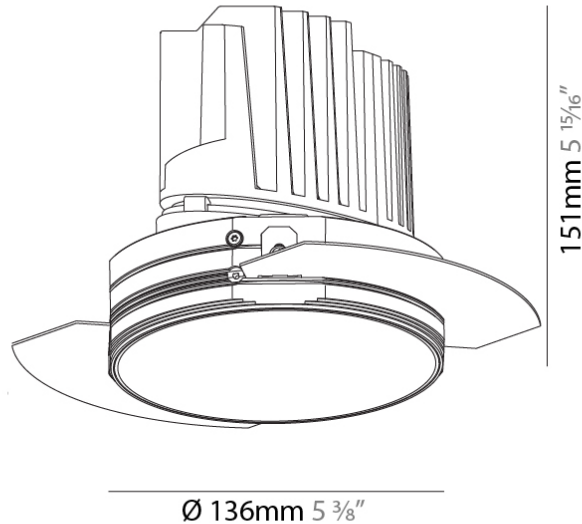

GENERAL

Series: Bioniq
 Subseries: Bioniq Round Deep
 Brand: Prolicht
 Division: Architectural
 Mounting Type: Trimless
 Mounting Location: Ceiling
 Subcategory: Downlight

PHYSICAL

Shape: Round
 Diameter (mm): 136
 Diameter (in): 5 3/8
 Height (mm): 151
 Height (in): 5 15/16
 Ceiling Thickness (mm): 10 / 12.5 / 15 / 25
 Ceiling Thickness (in): 3/8 or 1/2 or 9/16 or 1
 Min. Recessing Depth (mm): 170
 Min. Recessing Depth (in): 6 11/16
 Light Distribution: Downlight
 Weight (kg): 1.078
 Weight (lbs): 2.37
 Fixture Finish: SSR / BKV / CWI / CRY / HAB / LAG / UFT / ITA / RUA / RUR / MIC / FTG / MYG / TWT / LOD / PUS / FRO / FUP / KIA / POP / BLS / SPG / MEY / GOH / GUM / CHC / COM / ABZ / JAG / OBR / MOS / ROR
 Fixture Material: Aluminum Die Cast
 Cut-out Measurements: Ø 140mm / 5 1/2"
 Upon Request: Unique Ceiling Thickness

OPTICAL

Reflector°: 18 / 34
 Optic°: Lens Pack - No Lens / Linear Spread Lens / Honeycomb / Spread Lens
 Adjustability: Fixed
 Upon Request: Special Beam Angles

RATINGS AND CERTIFICATIONS

382, F 416-247-9319, www.zaneen.com
 Certified and tested for North American standards at the end of the existing Model #. For assistance on 'custom' specifications, contact zteam@zaneen.com.
 In a constant effort to supply the best product, we reserve the right to change specifications or materials without notice. The most recent specification sheets are found at zaneen.com
 IP rating: IP20